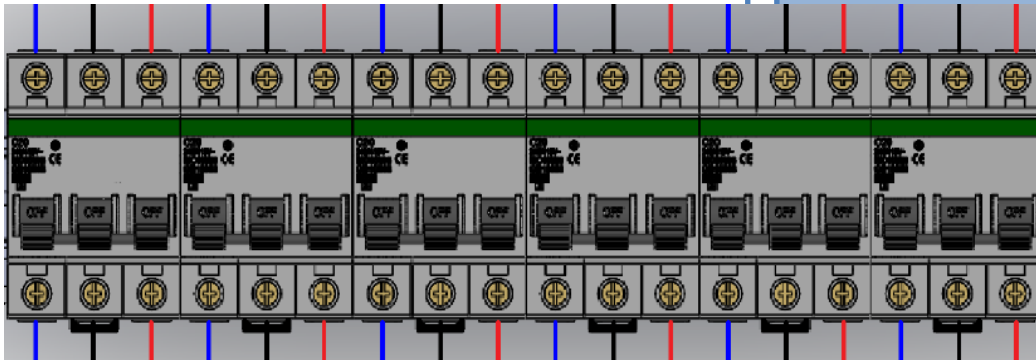

MININGSKY 400AMs PDU

\$5000.00 CAD

8/26/2019

Miningsky 168 Output PDU.

Authority Security

- CSA certification for all parts

Power Input:

- 3-Phases, 5-Wires, 400 Amps
- 200-250V

Available output

- 168 of 6-20P

Amperage Rating

- 20A per 2 output
- 28 breakers

Photo Gallery

Photo 1: Exterior of the PDU